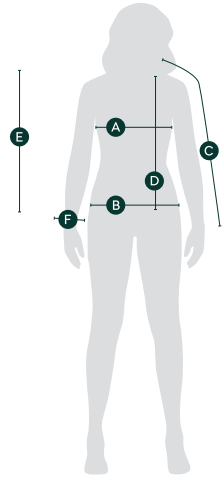

Women windproof jacket

	A	B	C	D	E	F
Size	Chest circumference (cm)	Circumference of hips min/max (cm)	Sleeve length (cm)	Front length (cm)	Back length (cm)	Sleeve circumference min/max (cm)
XS	91	68/91	75	52	67	12/16
S	96	74/95	77	54	69	13/17
M	101	78/99	79	56	71	14/18
L	106	82/103	81	58	73	15/19
XL	111	86//107	83	60	75	16/20
XXL	116	90/111	85	62	77	17/21