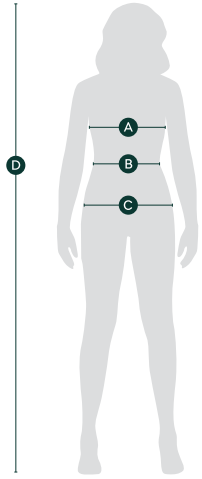

Women Cycling Jersey with long sleeve

	A	B	C	D
Size	Chest (cm)	Waist (cm)	Hipline (cm)	Height (cm)
XS	86-90	68-72	90-94	160-164
S	90-94	72-76	94-98	164-168
M	94-98	76-80	98-102	168-172
L	98-106	80-88	105-110	172-176
XL	106-114	88-96	110-118	176-180
XXL	114-122	96-104	118-126	180-184