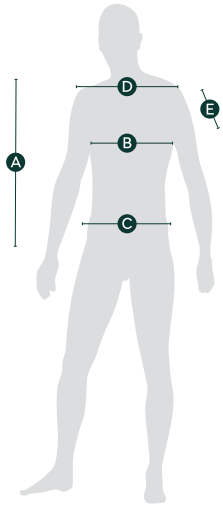

Men poloshirt Motorsport

	A	B	C	D	E
Size	Body length from inner shoulder	1/2 chest (cm)	1/2 bottom (cm)	Shoulder width (cm)	Sleeve length (cm)
XS	68	46	46	39	21
S	70	49	49	41	22
M	72	52	52	43	23
L	74	55	55	45	24
XL	76	59	59	48	25
XXL	79	63	63	51	26
3XL	81	67	67	54	27