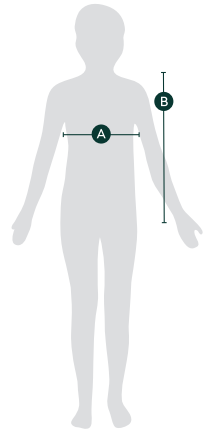

Kids Cycling Jersey

	A	B
Size	Chest (cm)	Back length (cm)
104	70	42
116	75	47
128	80	52
140	86	57