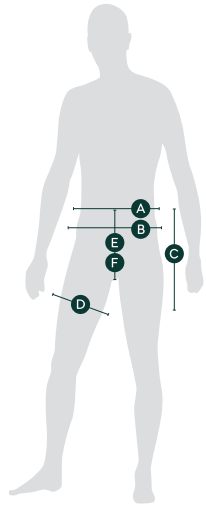

Men's MTB Bibshorts

	A	B	C	D	E	F
Size	Circumference of waist min-max (cm)	Circumference of hips (cm)	Length (cm)	Circumference of lower end of leg (cm)	Front height of seat (cm)	Rear height of seat (cm)
S	72-80	102	57	52	33	40
M	80-88	108	58	56	34	42
L	84-96	118	60	60	36	42
XL	94-102	124	61	64	37	42
XXL	102-112	128	64	64	37	44
XXXL	108-120	136	64	66	38	45