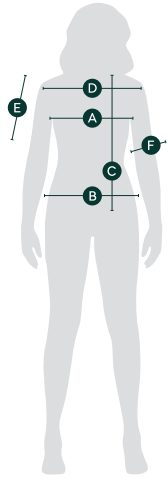

Women T-shirt

	A	B	C	D	E	F
Size	1/2 Chest (cm)	1/2 Waist (cm)	Body length from inner shoulder	Shoulder to shoulder	Length of sleeve (cm)	Sleeve width (cm)
XS	43	46	62	37	15	12
S	45	48	64	39	16	13
M	47	50	66	41	17	14
L	50	53	68	43	18	15,5
XL	53	56	70	45	19	16,5
XXL	59	59	72	47	20	17,5