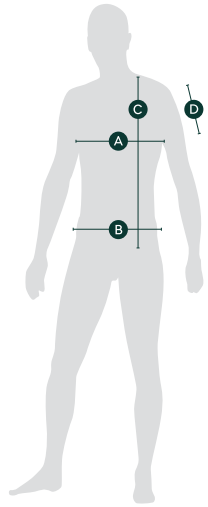

Men T-shirt electric

	A	B	C	D
Size	1/2 chest (cm)	1/2 bottom (cm)	Back length (cm)	Sleeve length from shoulder lowerpoint
S	48	46	69	20
M	51	49	71	21
L	54	52	72	22
XL	56	54	73	23
XXL	59	57	75	24
XXXL	62	60	78	25