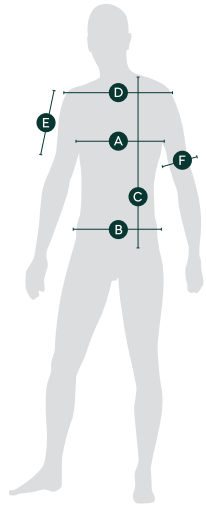

Men T-shirt

	A	B	C	D	E	F
Size	1/2 Chest (cm)	1/2 Waist (cm)	Body length from inner shoulder	Shoulder to shoulder	Length of sleeve (cm)	Sleeve width (cm)
S	49	49	70	41	22	15,5
M	52	52	72	43	23	16
L	55	55	74	45	24	16,5
XL	59	59	76	48	25	17
XXL	63	63	79	51	26	18
3XL	67	67	81	54	27	19